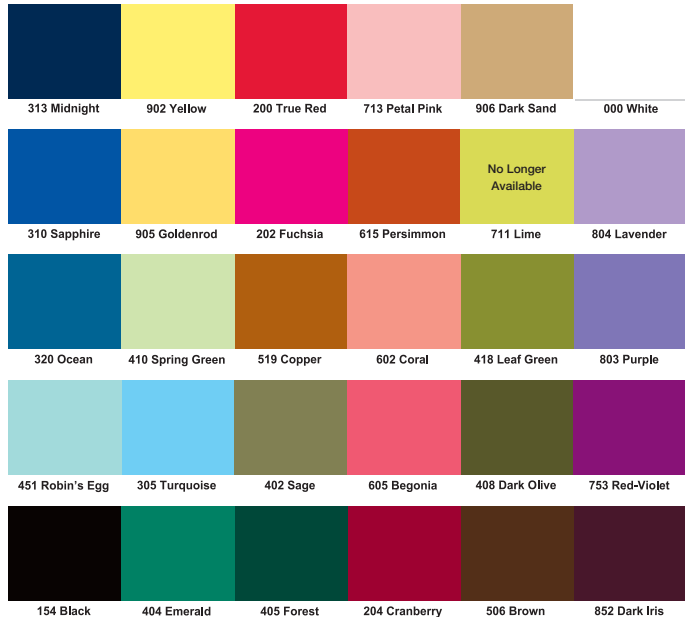

Leaf Mobile Custom Colors

Additional fee applies for custom combinations. Please request a swatch if color matching is critical.

detail: Tennessee Autumn

Artist's Choice Combinations

Leaf Mobile

Sweeping branches and stylized leaves.

50" diameter, 20" depth

©Copyright 2005 All Rights Reserved

Mobiles created from silk, inspired by nature

Fort Collins, Colorado • 2005 • www.moonlilymobiles.com